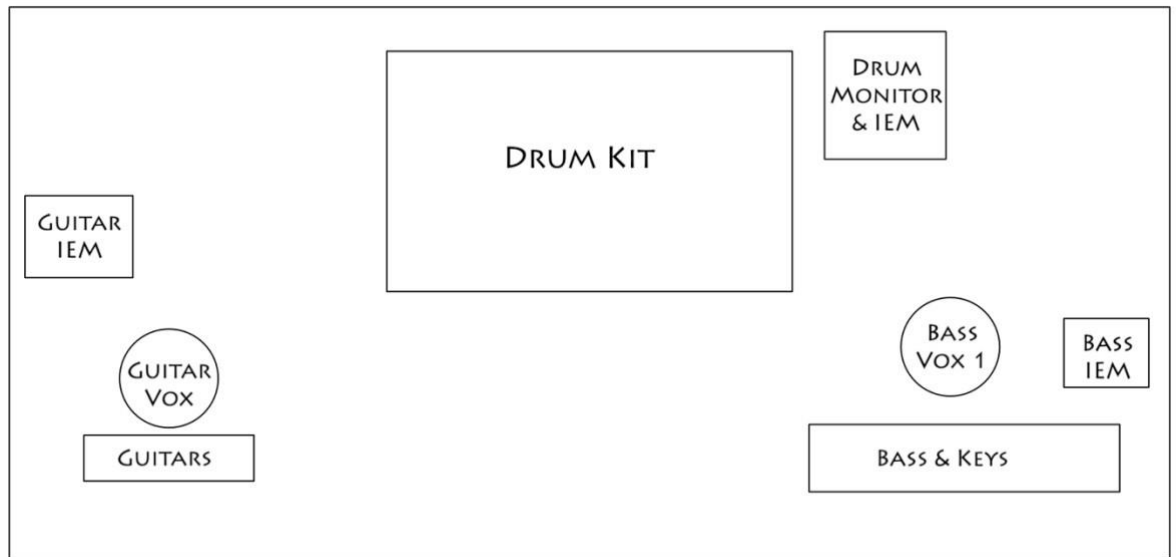

## Moving Pictures Channel List – 2023

1 – Kick	D6	Short Boom
2 – Snare	Beta 56	
3 – Hats	Senn 451	Boom
4 – Roto1&2	604	Boom
5 – Hi Toms 1	604	
6 – Hi Toms 2	604	
7 – Tom 3	604	
8 – Tom 4	604	
9 – Tom 5	604	
10 – Floor	D6	
11 – O/H Left	Senn 451	Boom
12 – O/H Right	Senn 451	Boom
13 – Ride	AKG SE300	Boom
14 – Bell Tree	AKG SE300	Boom
15 – Bass 01	DI	
16 – Bass 02	DI	
17 – Key 1L	DI	
18 – Key 1R	DI	
19 – Click	DI	
20 – Pads	DI	

21 – Guitar Left        XLR  
22 – Guitar Right      XLR  
23 – Piezo DI    DI  
24 – Nylon DI    DI

25 – Vox Guitar        Beta 57                    Boom  
26 – Vox Bass         Senn 945                 Boom  
27- In house MP3 player L  
28 – In house MP3 player R – for  
supplied intro music

### **MONITOR MIXES – ALL MONO**

Aux Send 01 - Guitar IEM – MIX mainly guitars, drums and click with a little of everything else  
Aux Send 02 – Bass    IEM – click, bass, keys, vox, piezo  
Aux Send 03 – Drums            IEM – click and everything but just kick and snare from the kit  
Aux Send 04 – Drums 2 Venue Wedge - mix of everything except click

### **NOTES**

Gate on bass guitar to stop ringing out when he plays the keys  
Not every gig will need pads (20) or nylon (24)  
Not every song has vocals – see setlist. VOX bass (26) mic will be hot so best mute in those songs.